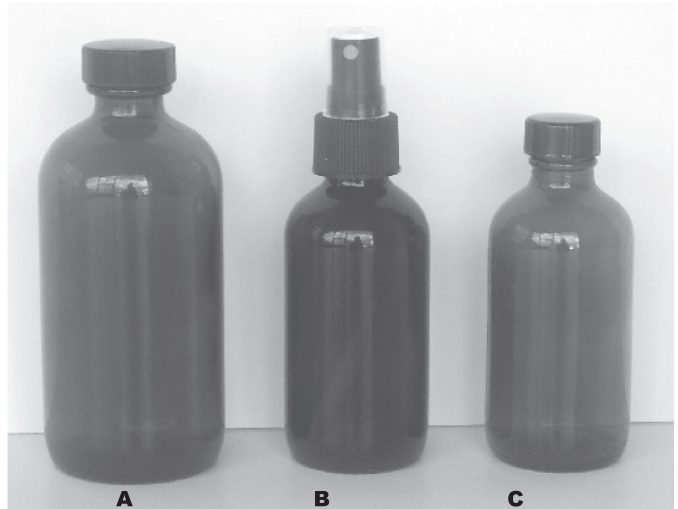

Large Glass Bottles

(please see order section for details)

- A. 8 oz Boston Round (Amber) w/Black Cap
- B. 4 oz Boston Round (Blue) w/Fine Mist Sprayer
- C. 4 oz Boston Round (Amber) w/Black Cap