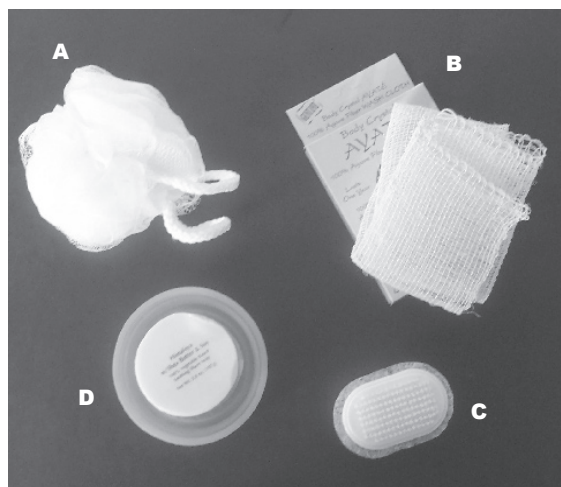

Bath Accessories

(please see order section for details)

- A. Small Invigorating Body Sponge
  B. Agave Wash Cloth
  C. No Longer Available
  D. Frosted Glass Soap Dish