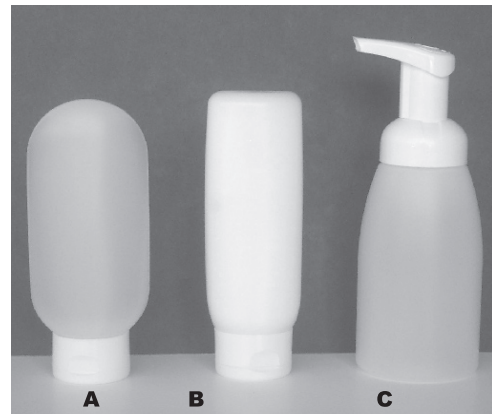

GRAND TOTAL

24/415 Slimline Plastic Bottles

(PVC ♻️ & PETE ♻️)

- A. No longer available
- B. 4 oz Slimline w/Black Smooth Disc Cap
- C. 8 oz Slimline w/Silver Metal Smooth Disc Cap
- D. 16 oz Slimline w/Black Smooth Disc Cap

Bottle Tube & Cap, Self-Foaming Pump & Bottle

(HDPE ♻️) (please see order section for details)

- A. 4 oz HDPE Bottle Tottle Tube w/White Hinged Dispensing Cap
- B. 4 oz HDPE Bottle Tube w/White Hinged Dispensing Cap
- C. 8.45 oz HDPE Self Foaming Pump & Bottle