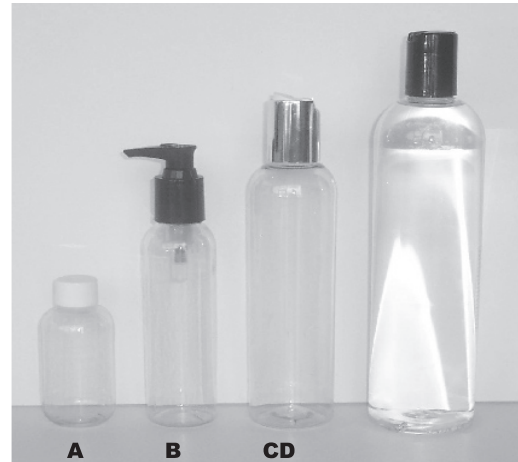

Marketing Materials

*Discount does not apply on these items.

ZZ-015		Nectarine Information Source —ask Sales Rep for details	ea	27.50	
ZZ-005		"Not Animal Tested" Labels (250 per roll)	roll	13.20	
ZZ-SHAKE		"Shake Well" Labels (Min.108 labels)	ea	0.06	
ZZ-TESTER		"Tester" Labels	80/pk	1.65	
ZZ-CIRC-PARAF		"Paraben Free" Labels	250/pk	12.50	
ZZ-BUTTON		"Ask Me About Custom Scenting" Buttons	10/pk	10.00	
SAMPLE		Perfume Samples (max. 7 per order)	ea	0.50	
ZZ-999		Product Samples (max. 7 per order)	ea	1.00	

GRAND TOTAL

24/415 Slimline Plastic Bottles

(PVC ♻️ & PETE ♻️)

- A. No longer available
- B. 4 oz Slimline w/Black Smooth Disc Cap
- C. 8 oz Slimline w/Silver Metal Smooth Disc Cap
- D. 16 oz Slimline w/Black Smooth Disc Cap